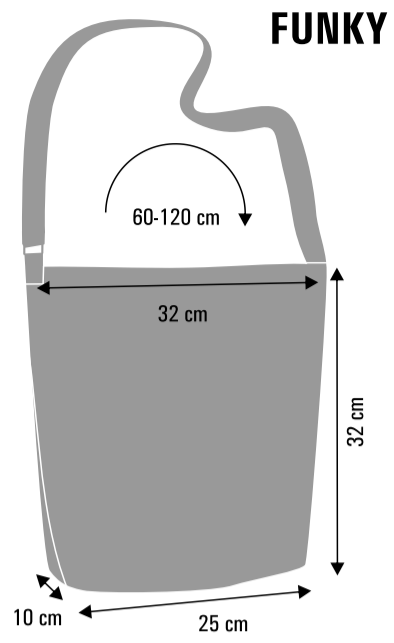

FELT BAGS • FILZTASCHEN

FELT BAG • FILZTASCHEN

BAG ,PINEAPPLE' • TASCHE 'ANANAS'

code	size [cm]	stuff	inner	outer	price
TC32	35x42x10	felt	1	x	E

BAG ,ARBOR' • TASCHE 'ARBOR'

code	size [cm]	stuff	inner	outer	price
TC33	35x42x10	felt	1	x	E

BAG ,BLACK & WHITE' • TASCHE 'BLACK&WHITE'

code	size [cm]	stuff	inner	outer	price
TC34	35x42x10	felt	1	x	E

BAG ,CORAL' • TASCHE 'CORAL'

code	size [cm]	stuff	inner	outer	price
TC35	35x42x10	felt	1	x	E

BAG ,JUNGLE' • TASCHE 'JUNGLE'