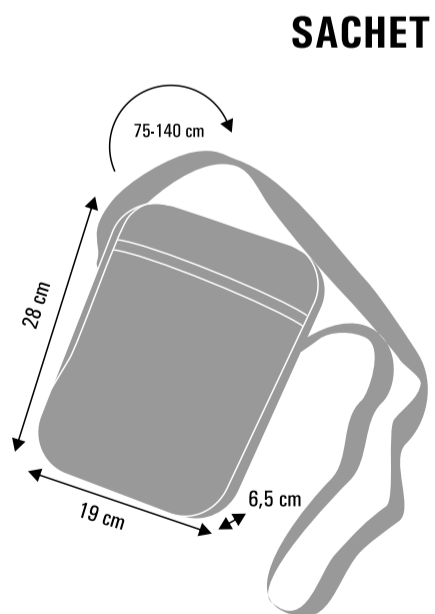

FELT BAGS • FILZTASCHEN

FELT BAG • FILZTASCHEN

BAG ,PINEAPPLE' • TASCHE 'ANANAS'

code	size [cm]	stuff	inner	outer	price
TC32	35x42x10	felt	1	x	E

BAG ,ARBOR' • TASCHE 'ARBOR'

code	size [cm]	stuff	inner	outer	price
TC33	35x42x10	felt	1	x	E

BAG ,BLACK & WHITE' • TASCHE 'BLACK&WHITE'

code	size [cm]	stuff	inner	outer	price
TC34	35x42x10	felt	1	x	E

BAG ,CORAL' • TASCHE 'CORAL'

code	size [cm]	stuff	inner	outer	price
TC35	35x42x10	felt	1	x	E

BAG ,JUNGLE' • TASCHE 'JUNGLE'