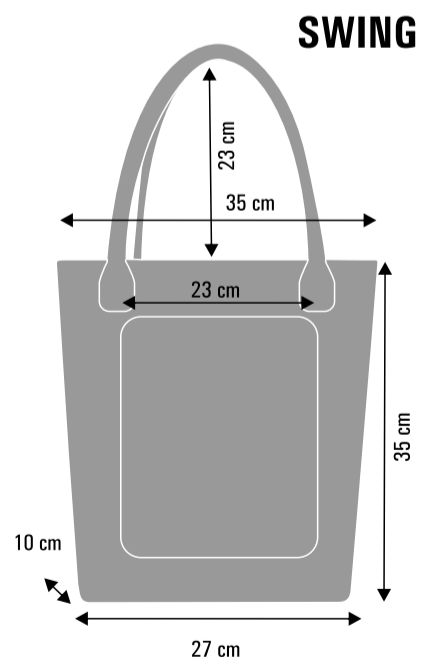

FELT BAGS • FILZTASCHEN

FELT BAG • FILZTASCHEN

BAG ,PINEAPPLE' • TASCHE 'ANANAS'

code	size [cm]	stuff	inner	outer	price
TC32	35x42x10	felt	1	x	E

BAG ,ARBOR' • TASCHE 'ARBOR'

code	size [cm]	stuff	inner	outer	price
TC33	35x42x10	felt	1	x	E