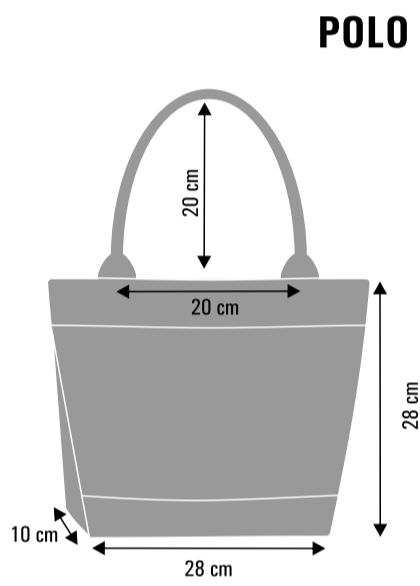

FELT BAGS • FILZTASCHEN

FELT BAG • FILZTASCHEN

BAG ,PINEAPPLE' • TASCHE 'ANANAS'

code	size [cm]	stuff	inner	outer	price
TC32	35x42x10	felt	1	x	E

BAG ,ARBOR' • TASCHE 'ARBOR'

code	size [cm]	stuff	inner	outer	price
TC33	35x42x10	felt	1	x	E