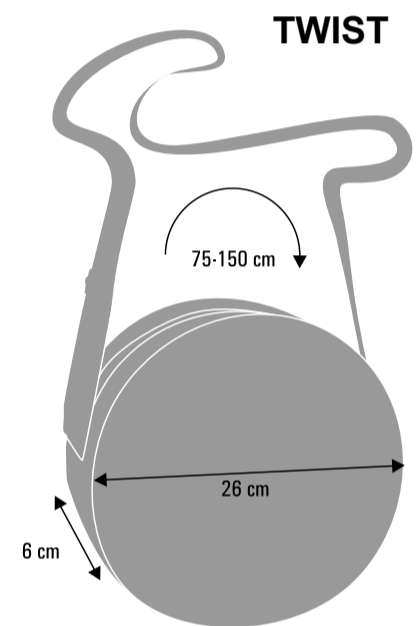

FELT BAGS • FILZTASCHEN

FELT BAG • FILZTASCHEN

BAG ,PINEAPPLE' • TASCHE 'ANANAS'

code	size [cm]	stuff	inner	outer	price
TC32	35x42x10	felt	1	x	E

BAG ,ARBOR' • TASCHE 'ARBOR'

code	size [cm]	stuff	inner	outer	price
TC33	35x42x10	felt	1	x	E