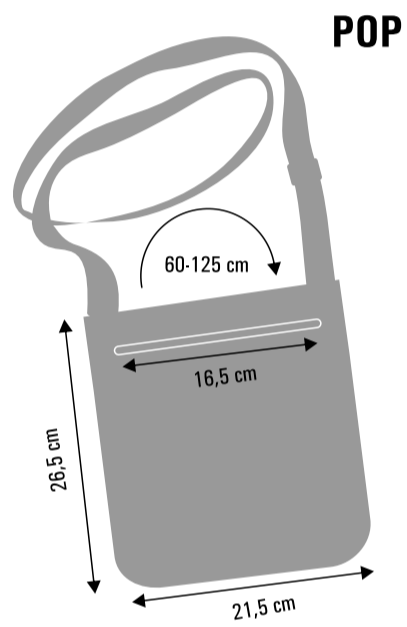

FELT BAGS • FILZTASCHEN

FELT BAG • FILZTASCHEN

BAG ,PINEAPPLE' • TASCHE 'ANANAS'

code	size [cm]	stuff	inner	outer	price
TC32	35x42x10	felt	1	x	E

BAG ,ARBOR' • TASCHE 'ARBOR'

code	size [cm]	stuff	inner	outer	price
TC33	35x42x10	felt	1	x	E