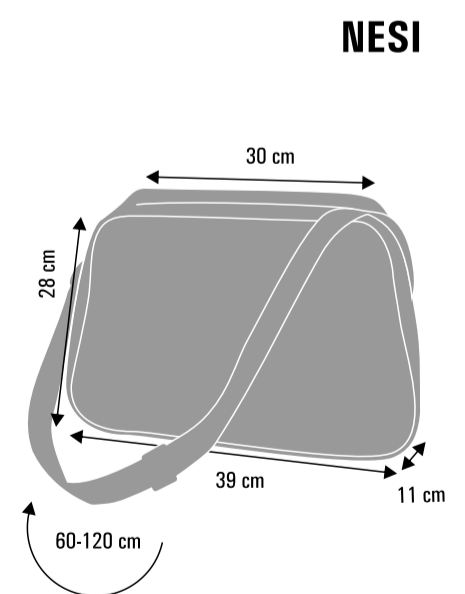

FELT BAGS • FILZTASCHEN

FELT BAG • FILZTASCHEN

BAG ,PINEAPPLE' • TASCHE 'ANANAS'

code	size [cm]	stuff	inner	outer	price
TC32	35x42x10	felt	1	x	E

BAG ,ARBOR' • TASCHE 'ARBOR'

code	size [cm]	stuff	inner	outer	price
TC33	35x42x10	felt	1	x	E