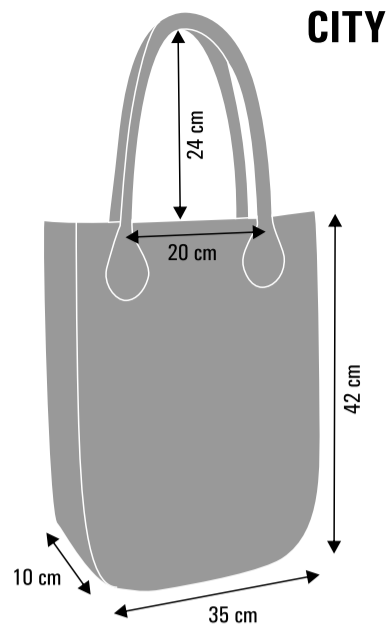

FELT BAGS • FILZTASCHEN

FELT BAG • FILZTASCHEN

BAG ,PINEAPPLE' • TASCHE 'ANANAS'

code	size [cm]	stuff	inner	outer	price
TC32	35x42x10	felt	1	x	E

BAG ,ARBOR' • TASCHE 'ARBOR'

code	size [cm]	stuff	inner	outer	price
TC33	35x42x10	felt	1	x	E