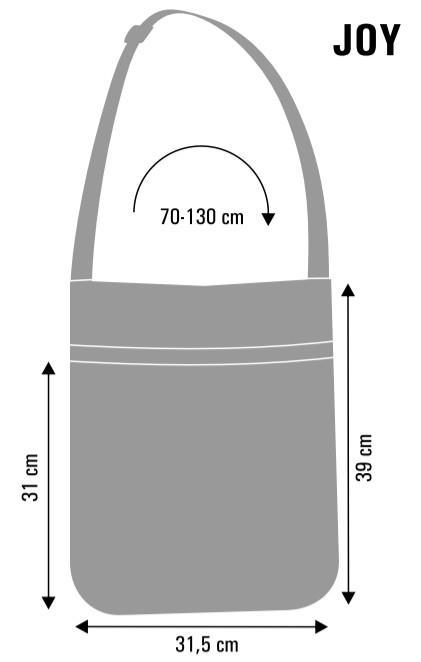

FELT BAGS • FILZTASCHEN

FELT BAG • FILZTASCHEN

BAG ,PINEAPPLE' • TASCHE 'ANANAS'

code	size [cm]	stuff	inner	outer	price
TC32	35x42x10	felt	1	x	E

BAG ,ARBOR' • TASCHE 'ARBOR'

code	size [cm]	stuff	inner	outer	price
TC33	35x42x10	felt	1	x	E

BAG ,BLACK & WHITE' • TASCHE 'BLACK&WHITE'

code	size [cm]	stuff	inner	outer	price
TC34	35x42x10	felt	1	x	E

BAG ,CORAL' • TASCHE 'CORAL'

code	size [cm]	stuff	inner	outer	price
TC35	35x42x10	felt	1	x	E

BAG ,JUNGLE' • TASCHE 'JUNGLE'