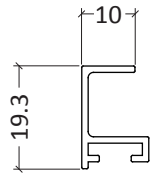

Alu Frames Sideloaders Modern

D7XX