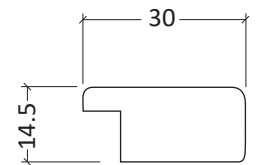

H8111A

Clip Frames

9500

Decorative MDF Frames

660X

6601

red oak
whitewashed

6603