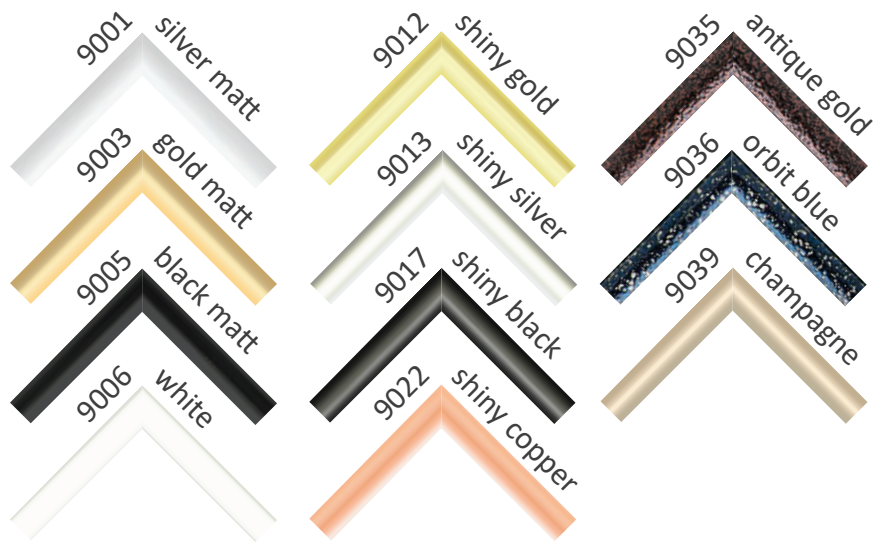

Aluminium Poster Frames