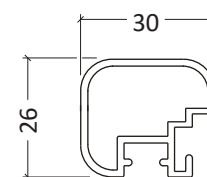

Filled Frame with Picture Art. No. 7650

Empty Frame Art. No. 7650

Plastic Transparent
Profile 7650

Beer and Barley
18x24 cm, 21x29.7 cm, 30x40 cm

Beer and Straw
18x24 cm, 21x29.7 cm, 30x40 cm

Coffee
18x24 cm, 21x29.7 cm, 30x40 cm