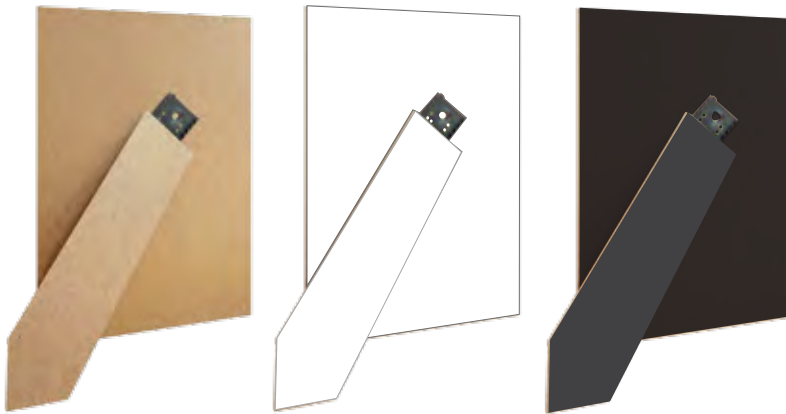

Clear Polystyrene Sheets
SPL3

Non-reflective Polystyrene Sheets
SPL11

MDF Backboards

MDF 2.5 mm Back cut to size,
Natural / Both sides white /
One side black / Both sides black

MDF 2.5 mm Easel Back,
Natural / Both sides white / Rear side black
with easel both sides black

MDF 2.5 mm Adjustable Easel Back,
Natural / Both sides white / Rear side black
with easel both sides black

Cardboard Backboards

Cardboard Easel Back

Cardboard Easel Back
with pressed hangers

Cardboard Back
with pressed hangers