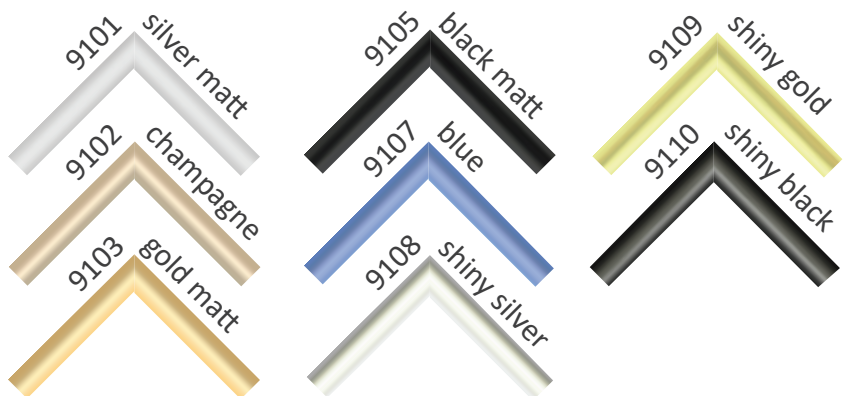

Backboards
Page 18

Hardware
Page 19

Gallery Frames Classic

898X
.....BRUSHED SURFACE

Gallery Frames Elegant

8880
.....BRUSHED SURFACE

Gallery Frames Modern

8780
.....BRUSHED SURFACE

Aluminium Poster Frames

Wood Decor Aluminium Frames

906X

9060 birch

9061 oak

9062 walnut

Aluminium Photo Frames

904X

9041 silver matt

9042 brown matt

9043 gold matt

9044 shiny gold

9045 white

9046 blue

9047 shiny black

9048 champagne