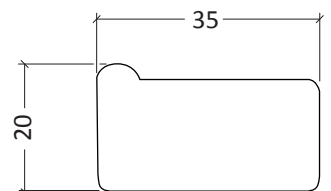

Frames with Twine Net
30x40 cm, 40x50 cm
63541B

Canvas Stretchers

4014

Empty Frames assembled
40141A

Wood Frames Modern

H810-12 lime wood natural
H860-12 white
H840-12 black
H320 oak wood natural
H415 bleached white