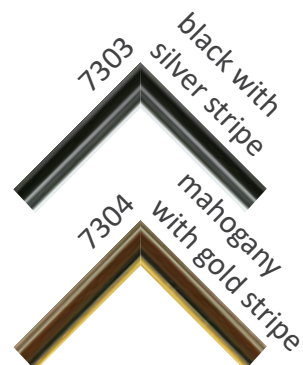

Wood Decor Plastic Frames