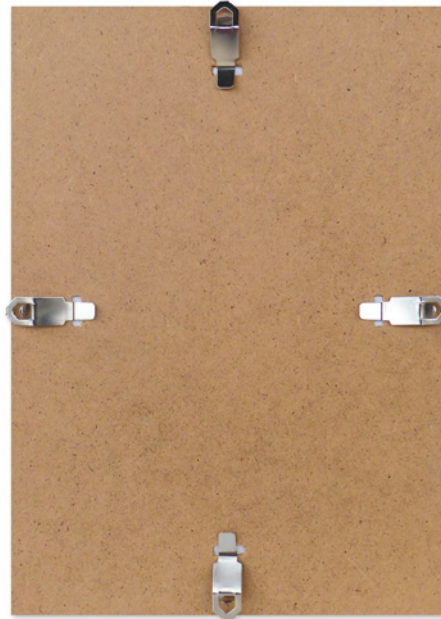

Clip Frames

Decorative MDF Frames