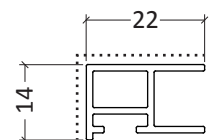

F015

.....CROSS BRUSHING