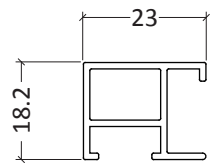

Alu Frames Sideloaders Modern

Y830

.....CROSS BRUSHING