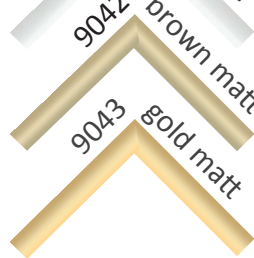

9041 silver matt