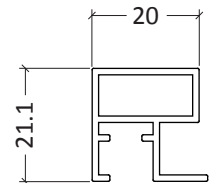

AC50 white matt

ACXX