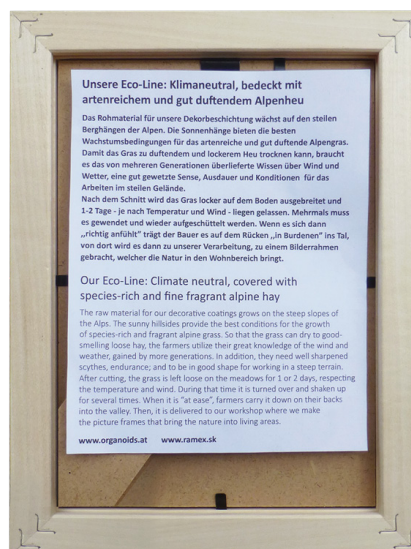

H8XX-12

H811-20 lime wood natural
H861-20 white
H841-20 black

H8XX-20

H201 beech wood natural
H208 dark brown

H208

H451 oak wood natural

H451

Natural Hay Frames