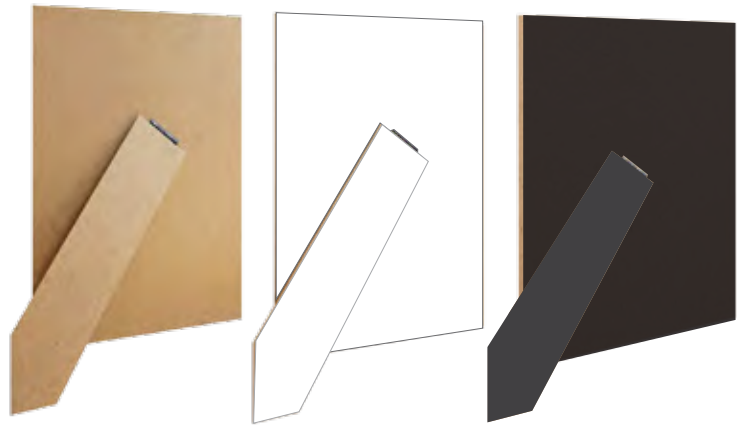

Pre-Cut Mats

Pre-Cut Mat White

Pre-Cut Mat Black

Glass, Clear Polystyrene Sheets and Mirrors

Normal Clear Glass with Polished Edges
SNB

Non-reflective Glass with Polished Edges
SAR1

Mirror
SZR

Clear Polystyrene Sheets
SPL1

Clear Polystyrene Sheets
SPL3

Non-reflective Polystyrene Sheets
SPL11

MDF Backboards

MDF 2.5 mm Back cut to size,
Natural / Both sides white /
One side black / Both sides black

MDF 2.5 mm Easel Back,
Natural / Both sides white / Rear side black
with easel both sides black

MDF 2.5 mm Adjustable Easel Back,
Natural / Both sides white / Rear side black
with easel both sides black

Cardboard Backboards

Cardboard Easel Back

Cardboard Easel Back
with pressed hangers

Cardboard Back
with pressed hangers