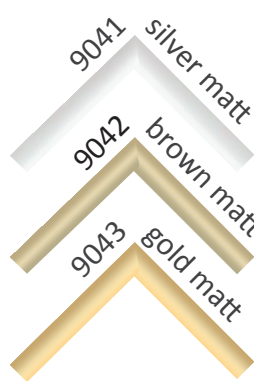

Aluminium Poster Frames

Wood Decor Aluminium Frames

906X

9060 birch

9061 oak

9062 walnut

Aluminium Photo Frames

904X