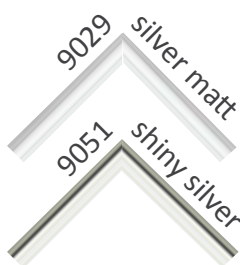

Aluminium Poster Frames

Wood Decor Aluminium Frames

906X

9060 birch

9061 oak

9062 walnut

Aluminium Photo Frames

904X

9041 silver matt

9042 brown matt

9043 gold matt

9044 shiny gold

9045 white

9046 blue

9047 shiny black

9048 champagne

Alu Frames Sideloaders Classic

9029

905X

9029 silver matt

9051 shiny silver

9052 shiny gold

9053 shiny black

Alu Frames Sideloaders Modern